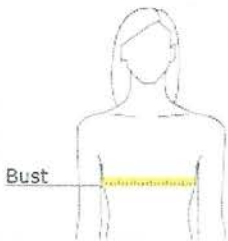

front

back

HOW TO MEASURE

BUST

Measure under the arm and around the fullest part of the bust with arms down, keeping tape horizontal.

SIZE CHART

	XS	S	M	L	XL	XXL	3XL	4XL
Size	2	4/6	8/10	12/14	16/18	20/22	24/26	28/30
Bust	32-34	35-36	37-38	39-41	42-44	45-47	48-51	52-55