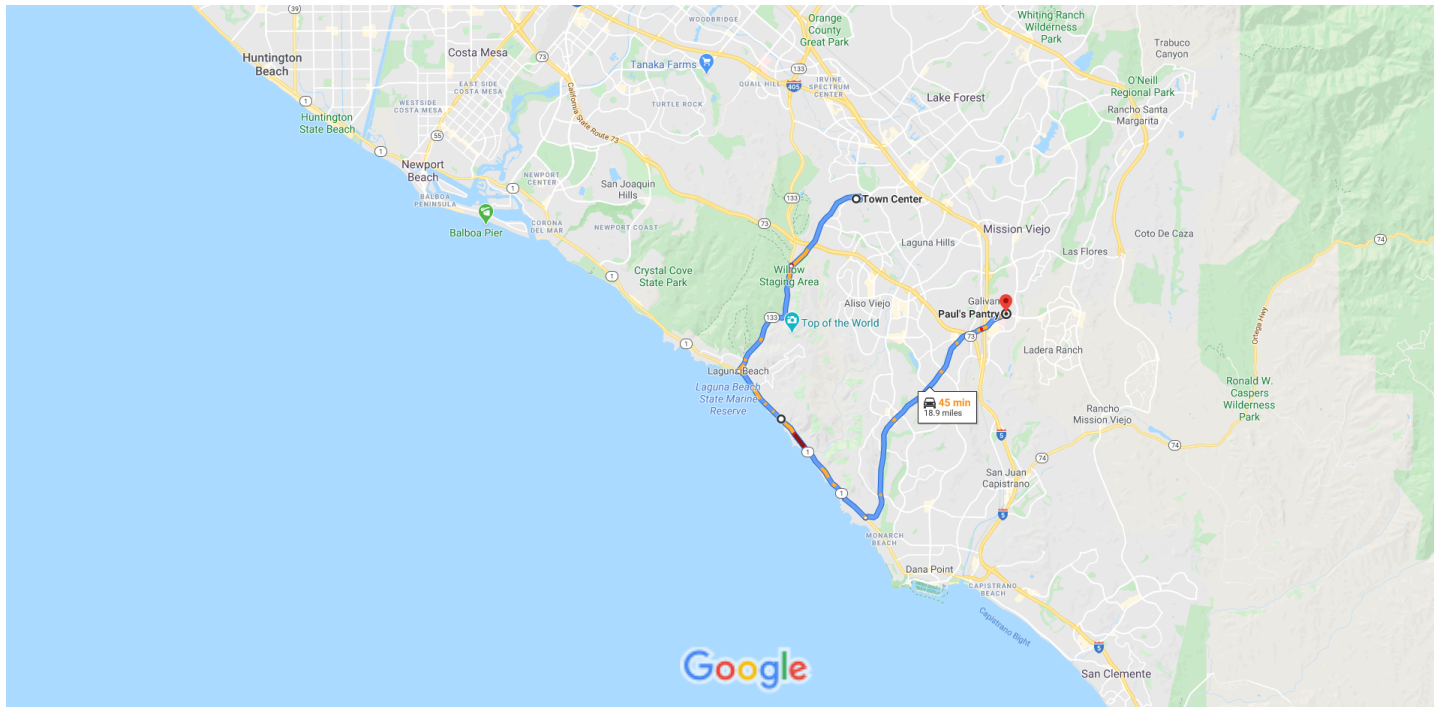

Town Center to Paul's Pantry

Drive 18.9 miles, 45 min

Map data ©2020 Google 2 mi

Town Center

24336 El Toro Rd, Laguna Woods, CA 92637

Take Home Depot to El Toro Rd

- 2 min (0.2 mi)
- ↑ 1. Head southeast toward CA-133 S/Laguna Canyon Rd
30 ft
- ↶ 2. Turn left toward Home Depot
253 ft
- ↷ 3. Turn right toward Home Depot
115 ft
- ↶ 4. Turn left toward Home Depot
190 ft
- ↶ 5. Turn left onto Home Depot
344 ft

Take CA-1 S and Crown Valley Pkwy to Bellogente in Mission Viejo

- 37 min (18.6 mi)
- ↶ 6. Turn left onto El Toro Rd
2.8 mi

- ↩ 7. Turn left onto CA-133 S/Laguna Canyon Rd
 - i Continue to follow CA-133 S

3.4 mi

- ↩ 8. Use the left 2 lanes to turn left onto CA-1 S
 - i Pass by Taco Bell (on the right in 0.5 mi)

5.2 mi

- ↩ 9. Use the left 2 lanes to turn left onto Crown Valley Pkwy

7.2 mi

Continue on Bellogente to your destination

-
- 1 min (404 ft)
- ↩ 10. Turn left onto Bellogente
 - i Pass by Chili's Grill & Bar (on the left)

226 ft

 - ↩ 11. Turn left
 - i Destination will be on the left

177 ft

Paul's Pantry

27409 Bellogente, Mission Viejo, CA 92691