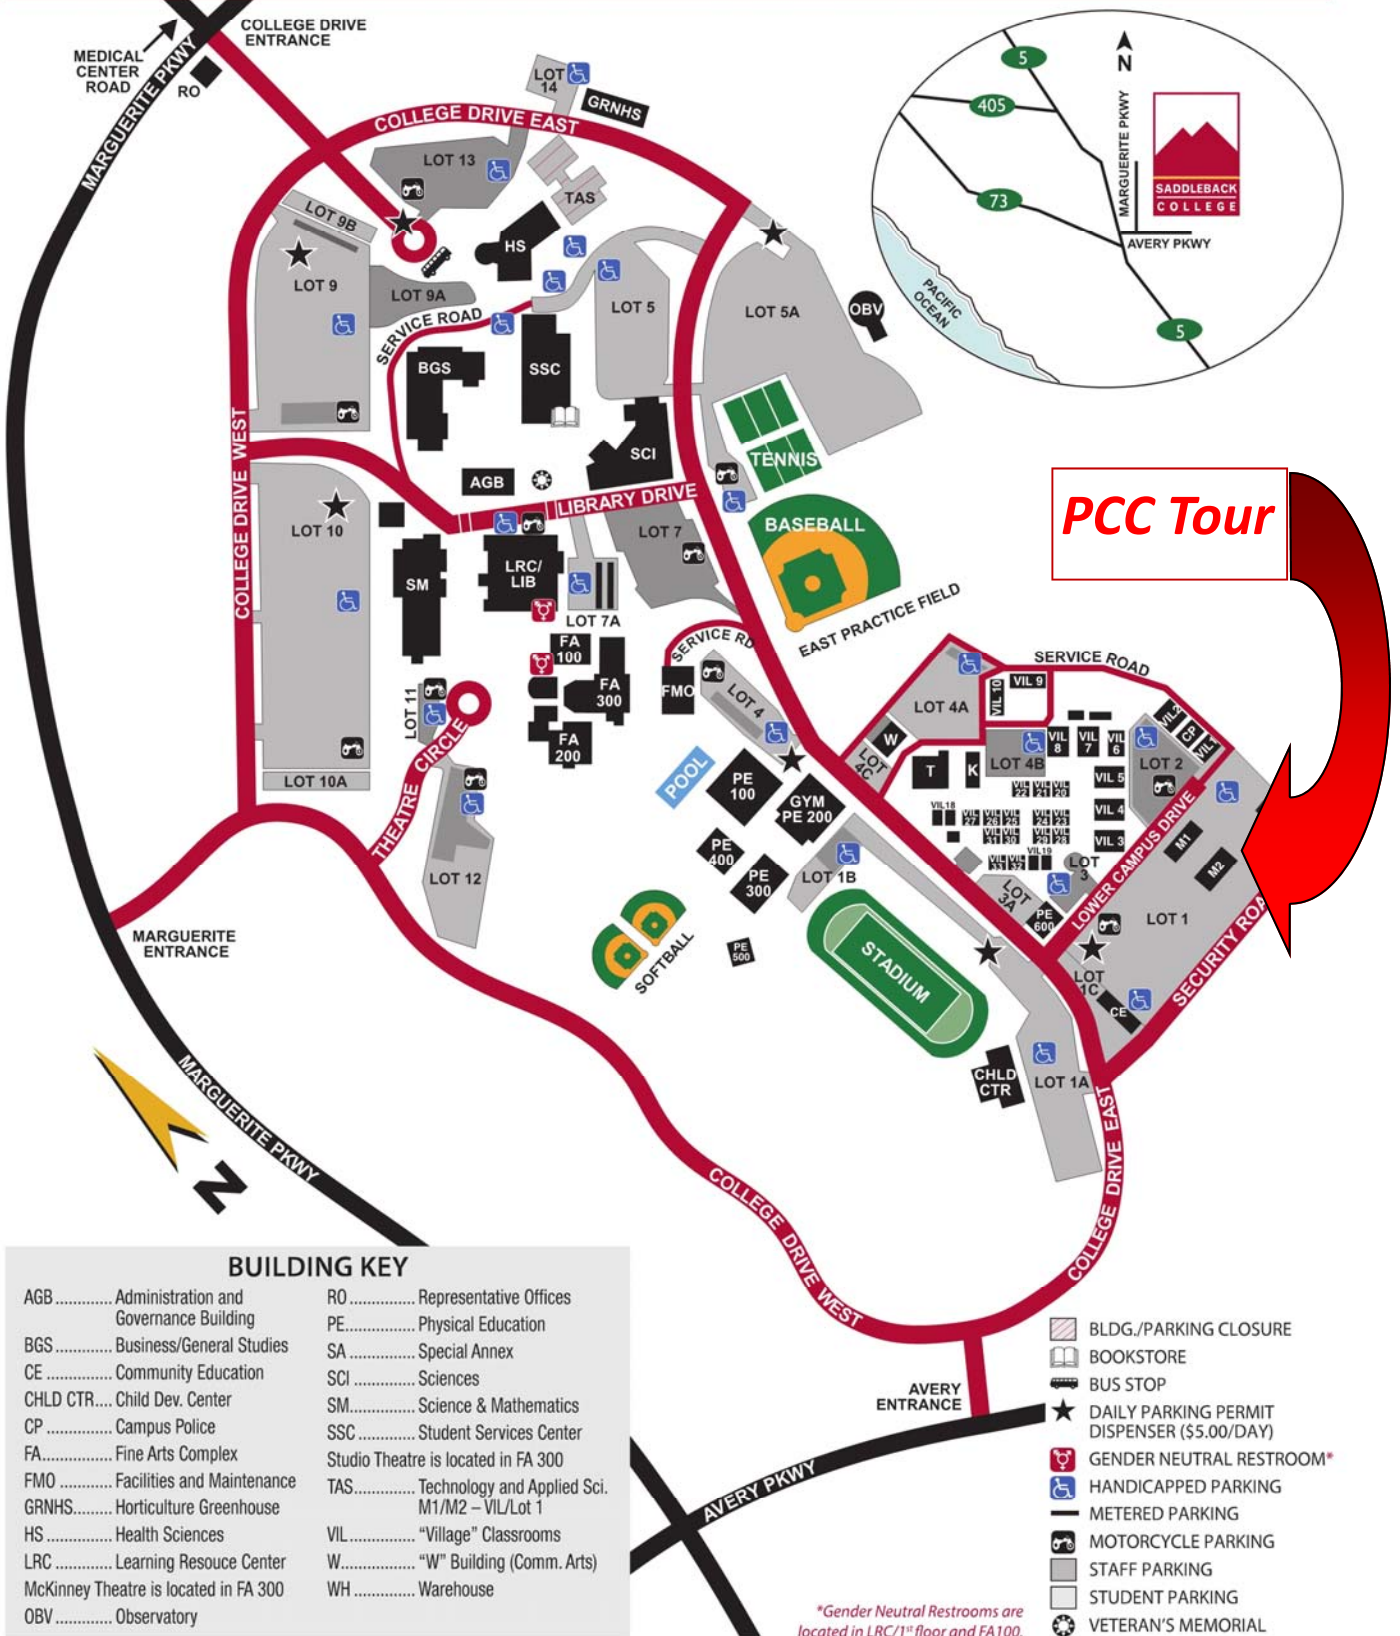

Saturday, April 13th, 4:00 pm

Tour of Saddleback College Automotive Technology Facility

www.saddleback.edu/atas/autotech

Park in Lot 1,

between Buildings M1 and M2

Tour will be less than an hour.

Afterward: visit Mission Viejo Mall

(The Shops) food court

Coordinated by Don Wilder

Phone: 949-351-1995

Email: don21@cox.net

SADDLEBACK COLLEGE CAMPUS MAP

28000 Marguerite Parkway, Mission Viejo, CA 92692 • 949.582.4500

PCC Tour

BUILDING KEY

- | | |
|---|--------------------------------------|
| AGB..... Administration and Governance Building | RO..... Representative Offices |
| BGS..... Business/General Studies | PE..... Physical Education |
| CE..... Community Education | SA..... Special Annex |
| CHLD CTR.... Child Dev. Center | SCI..... Sciences |
| CP..... Campus Police | SM..... Science & Mathematics |
| FA..... Fine Arts Complex | SSC..... Student Services Center |
| FMO..... Facilities and Maintenance | Studio Theatre is located in FA 300 |
| GRNHS..... Horticulture Greenhouse | TAS..... Technology and Applied Sci. |
| HS..... Health Sciences | M1/M2 - VIL/Lot 1 |
| LRC..... Learning Resource Center | VIL..... "Village" Classrooms |
| McKinney Theatre is located in FA 300 | W..... "W" Building (Comm. Arts) |
| OBV..... Observatory | WH..... Warehouse |

*Gender Neutral Restrooms are located in LRC/1st floor and FA100.