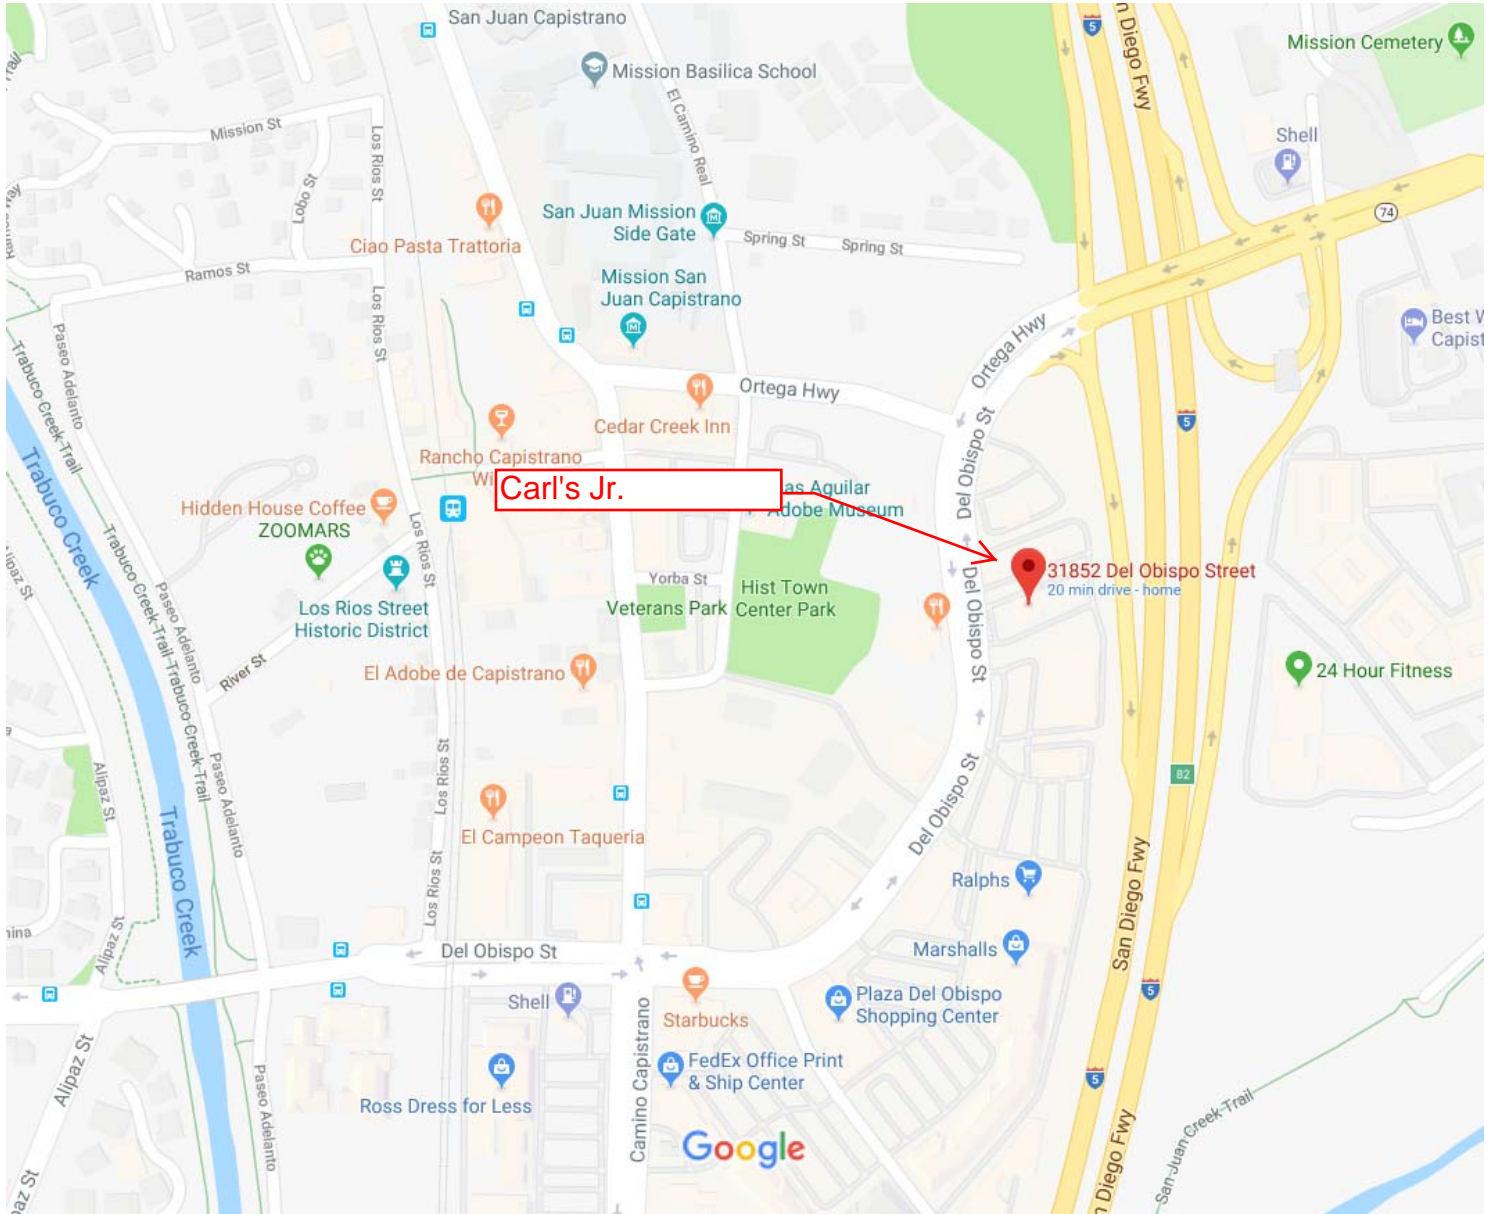

Caravan will leave from Carl's Jr. at 6:45AM, Sunday May 20 to Plastic Fantastic.

Map data ©2018 Google 1000 ft